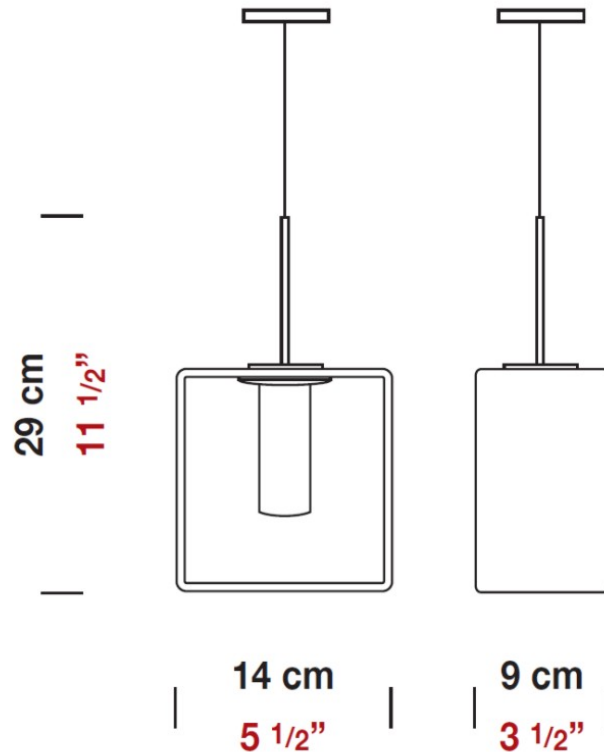

DOMINO SUSPENSION

D81048-BLK

PROJECT _____

TYPE _____

NOTES _____

QUANTITY _____

DATE _____

GENERAL

Series: Domino
Brand: Panzeri
Division: Design
Mounting Type: Suspension
Mounting Location: Ceiling
Subcategory: Pendant

PHYSICAL

Length (mm): 140
Length (in): 5 1/2
Width (mm): 90
Width (in): 3 9/16
Height (mm): 290
Height (in): 11 7/16
Max. Overall Height (mm): 2290
Max. Overall Height (in): 90 3/16
Weight (kg): 1.23
Weight (lbs): 2.71
Diffuser: Black Blown Glass

ELECTRICAL

Number of Lamps: 1
Lamp Type: LED Retrofit / Halogen
Bulb Included: Bulb Not Included
Total Output Wattage (W): 13 / 60
Max. Wattage Per Lamp (W): 13 / 60
Lamp Base: G9

LED

OPTICAL

RATINGS AND CERTIFICATIONS

Certified By: CSA Certified to UL and CSA Standards
IP rating: IP20