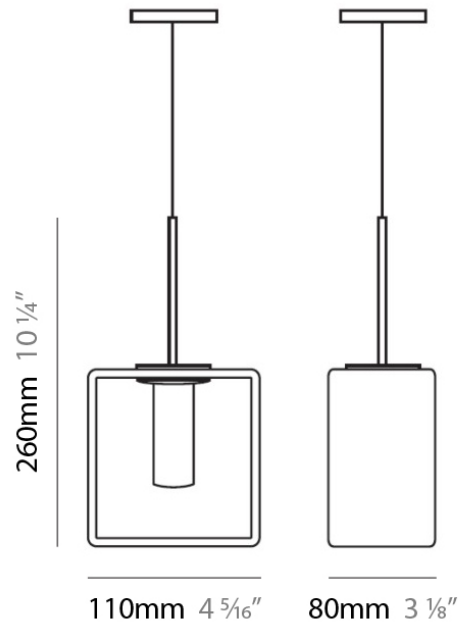

DOMINO SUSPENSION

D81045-WHI

PROJECT _____

TYPE _____

NOTES _____

QUANTITY _____

DATE _____

GENERAL

Series: Domino
Brand: Panzeri
Division: Design
Mounting Type: Suspension
Mounting Location: Ceiling
Subcategory: Pendant

PHYSICAL

Length (mm): 110
Length (in): 4 ⁵/₁₆
Width (mm): 80
Width (in): 3 ¹/₈
Height (mm): 260
Height (in): 10 ¹/₄
Max. Overall Height (mm): 2260
Max. Overall Height (in): 89
Weight (kg): 1.23
Weight (lbs): 2.71
Diffuser: Matte White Blown Glass

ELECTRICAL

Number of Lamps: 1
Lamp Type: LED Retrofit / Halogen
Bulb Included: Bulb Not Included
Total Output Wattage (W): 13 / 60
Max. Wattage Per Lamp (W): 13 / 60
Lamp Base: G9
Input Voltage (V): 120

LED

OPTICAL

RATINGS AND CERTIFICATIONS

Certified By: CSA Certified to UL and CSA Standards