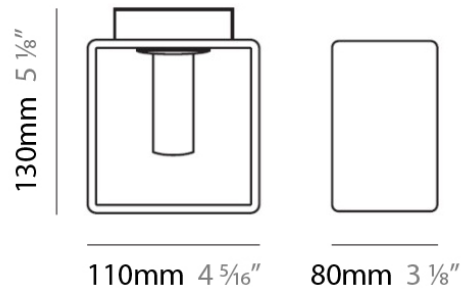

DOMINO SURFACE

D82033-WHI

PROJECT _____

TYPE _____

NOTES _____

QUANTITY _____

DATE _____

GENERAL

Series: Domino

Brand: Panzeri

Division: Design

Mounting Type: Surface

Mounting Location: Ceiling

Subcategory: Ambient

PHYSICAL

Shape: Rectangle

Length (mm): 110

Length (in): 4 ⁵/₁₆"

Width (mm): 80

Width (in): 3 ¹/₈"

Height (mm): 130

Height (in): 5 ¹/₈"

Extension (in): 5 ¹/₈"

Light Distribution: Direct / Indirect

Weight (kg): 1.23

Weight (lbs): 2.71

Diffuser: Matte White Blown Glass

Fixture Material: Glass / Aluminum

ELECTRICAL

Number of Lamps: 1

Lamp Type: LED Retrofit / Halogen

Lamp Shape: T4

Bulb Included: Bulb Not Included

Total Output Wattage (W): 13 / 60

Max. Wattage Per Lamp (W): 13 / 60

Lamp Base: G9

Input Voltage (V): 120

LED

OPTICAL

RATINGS AND CERTIFICATIONS

Certified By: CSA Certified to UL and CSA Standards

IP rating: IP20