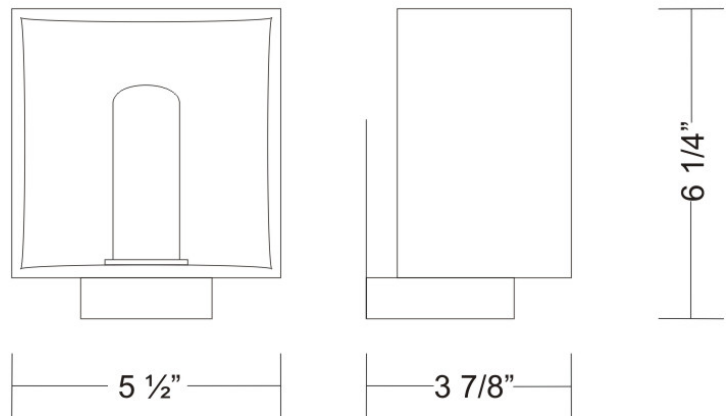

DOMINO SURFACE

D83103

GENERAL

Series: Domino
Brand: Panzeri
Division: Design
Mounting Type: Surface
Mounting Location: Wall
Subcategory: Sconce

PHYSICAL

Width (mm): 140
Width (in): 5 1/2
Height (mm): 159
Height (in): 6 1/4
Extension (mm): 98
Extension (in): 3 7/8
Weight (kg): 0.9
Weight (lbs): 2
Diffuser: Orange Glass
Fixture Material: Metal

ELECTRICAL

Number of Lamps: 1
Lamp Type: LED Retrofit / Halogen
Lamp Shape: T4
Bulb Included: Bulb Not Included
Total Output Wattage (W): 18 / 75
Max. Wattage Per Lamp (W): 18 / 75
Lamp Base: G9
Input Voltage (V): 120

LED

OPTICAL

RATINGS AND CERTIFICATIONS

Certified By: CSA Certified to UL and CSA Standards

PROJECT	
TYPE	
NOTES	
QUANTITY	
DATE