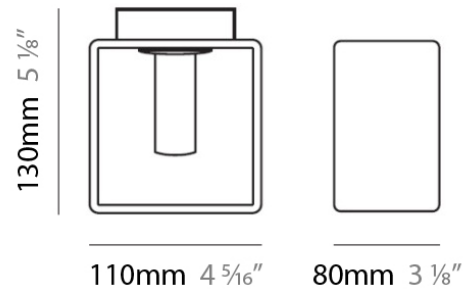

DOMINO SURFACE

D82033-BLK

PROJECT	
TYPE	
NOTES	
QUANTITY	
DATE	

GENERAL

Series: Domino
Brand: Panzeri
Division: Design
Mounting Type: Surface
Mounting Location: Ceiling
Subcategory: Ambient

PHYSICAL

Shape: Rectangle
Length (mm): 110
Length (in): 4 ⁵/₁₆
Width (mm): 80
Width (in): 3 ¹/₈
Height (mm): 130
Height (in): 5 ¹/₈
Extension (in): 5 ¹/₈
Weight (kg): 1.23
Weight (lbs): 2.7
Diffuser: Black Blown Glass
Fixture Material: Glass / Aluminum

ELECTRICAL

Number of Lamps: 1
Lamp Type: LED Retrofit / Halogen
Bulb Included: Bulb Not Included
Total Output Wattage (W): 3 / 35
Max. Wattage Per Lamp (W): 3 / 35
Lamp Base: G9
Input Voltage (V): 120

LED

OPTICAL

RATINGS AND CERTIFICATIONS

Certified By: CSA Certified to UL and CSA Standards
IP rating: IP40