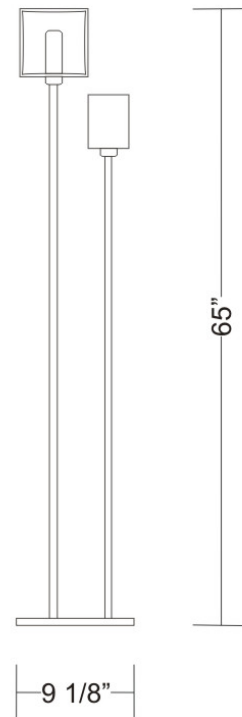

DOMINO PORTABLE

D84084

GENERAL

Series: Domino
Brand: Panzeri
Division: Design
Mounting Type: Portable
Mounting Location: Floor
Subcategory: Floor

PHYSICAL

Length (mm): 232
Length (in): 9 1/4
Width (mm): 165
Width (in): 6 1/2
Height (mm): 1650
Height (in): 65
Weight (kg): 1.23
Weight (lbs): 2.7
Diffuser: Matte White Printed Pyrex
Fixture Material: Metal

ELECTRICAL

Number of Lamps: 2
Lamp Type: LED Retrofit / Halogen
Lamp Shape: T10
Bulb Included: Bulb Not Included
Total Output Wattage (W): 28 / 120
Max. Wattage Per Lamp (W): 13 / 60
Lamp Base: G9
Input Voltage (V): 120

LED

OPTICAL

RATINGS AND CERTIFICATIONS

Certified By: CSA Certified to UL and CSA Standards
IP rating: IP40

PROJECT
TYPE
NOTES
QUANTITY
DATE